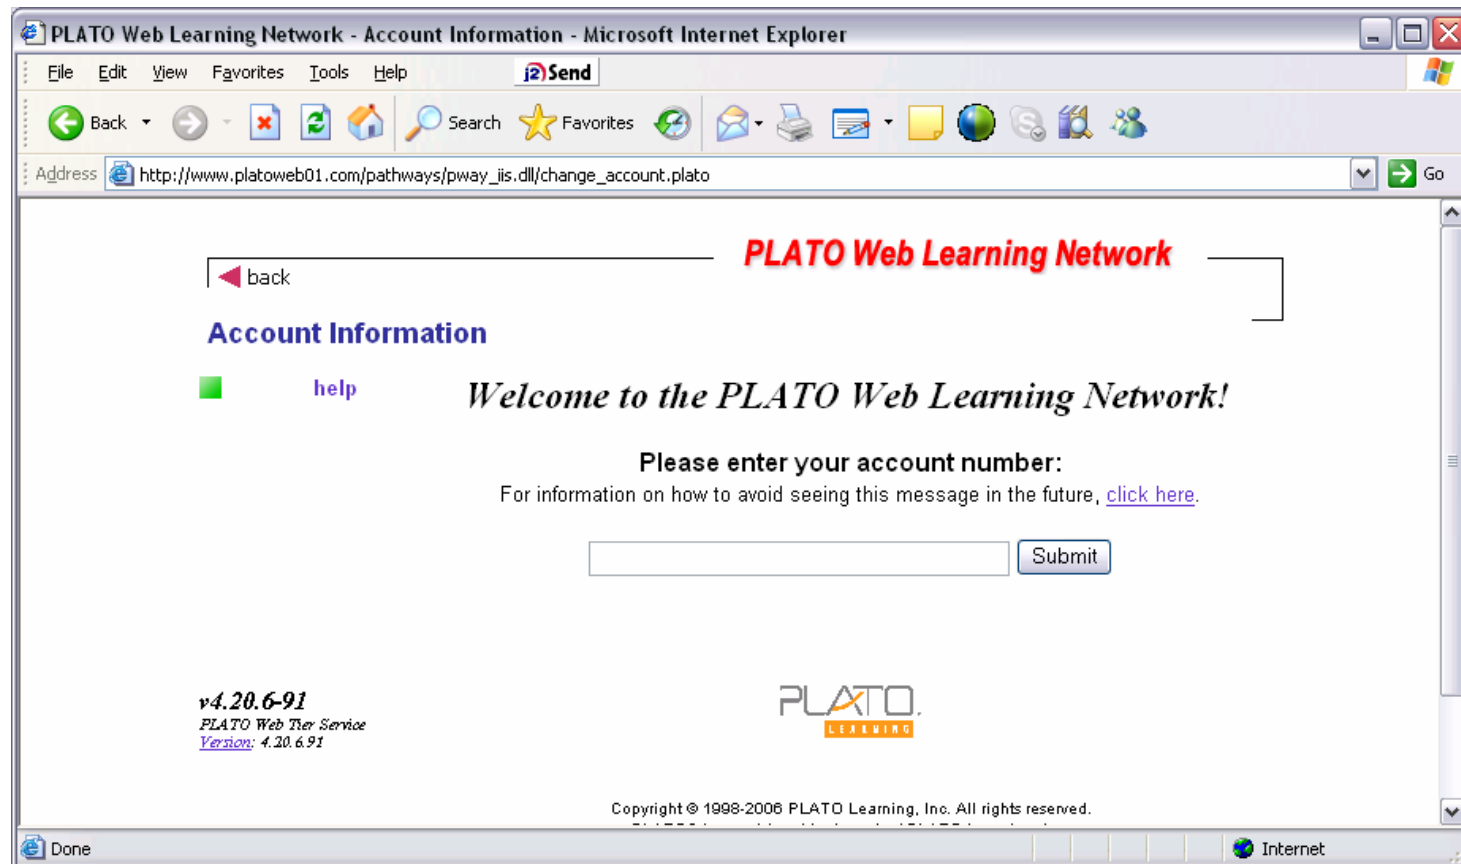

Directions for Learners

1. Launch Internet Explorer or Netscape – Note: You must be using a high speed internet connection, a dial-up (modem) connection is not recommended.
2. Enter www.platoweb01.com into address window
3. Enter account number if screen pops up 01-1003596