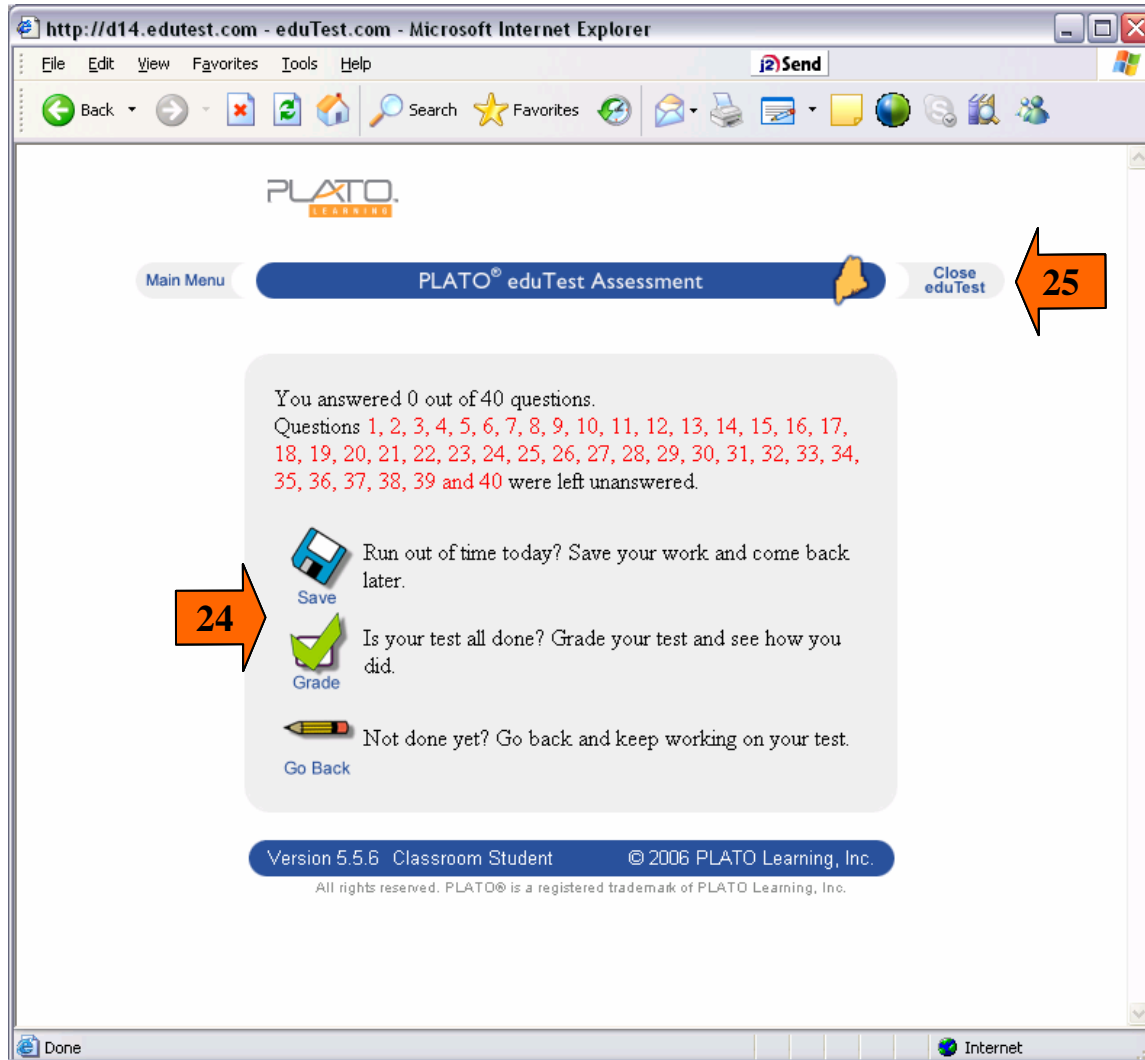

24. Select Save to come back and finish later OR Grade to end your test
25. Close eduTest