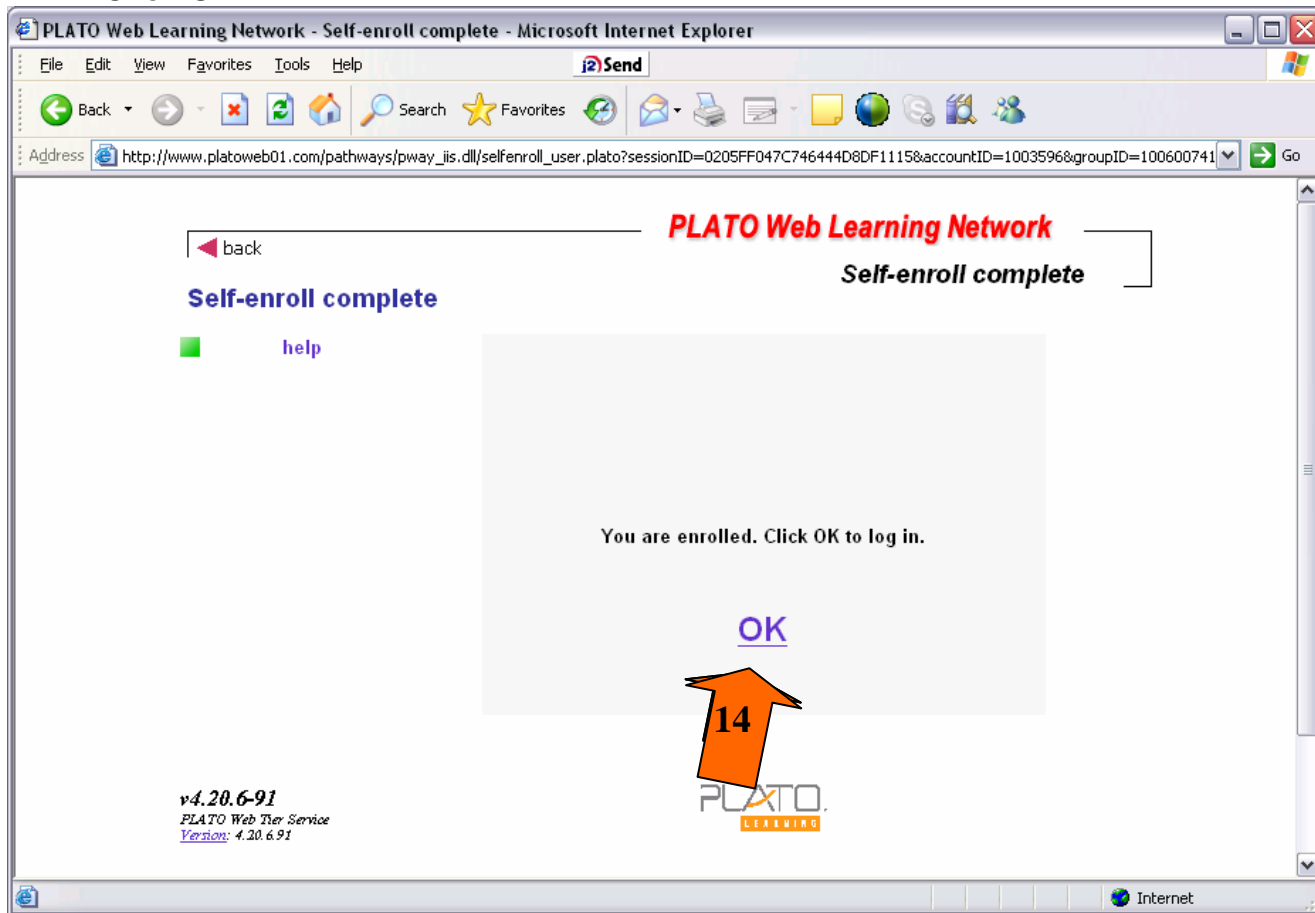

14. Click OK