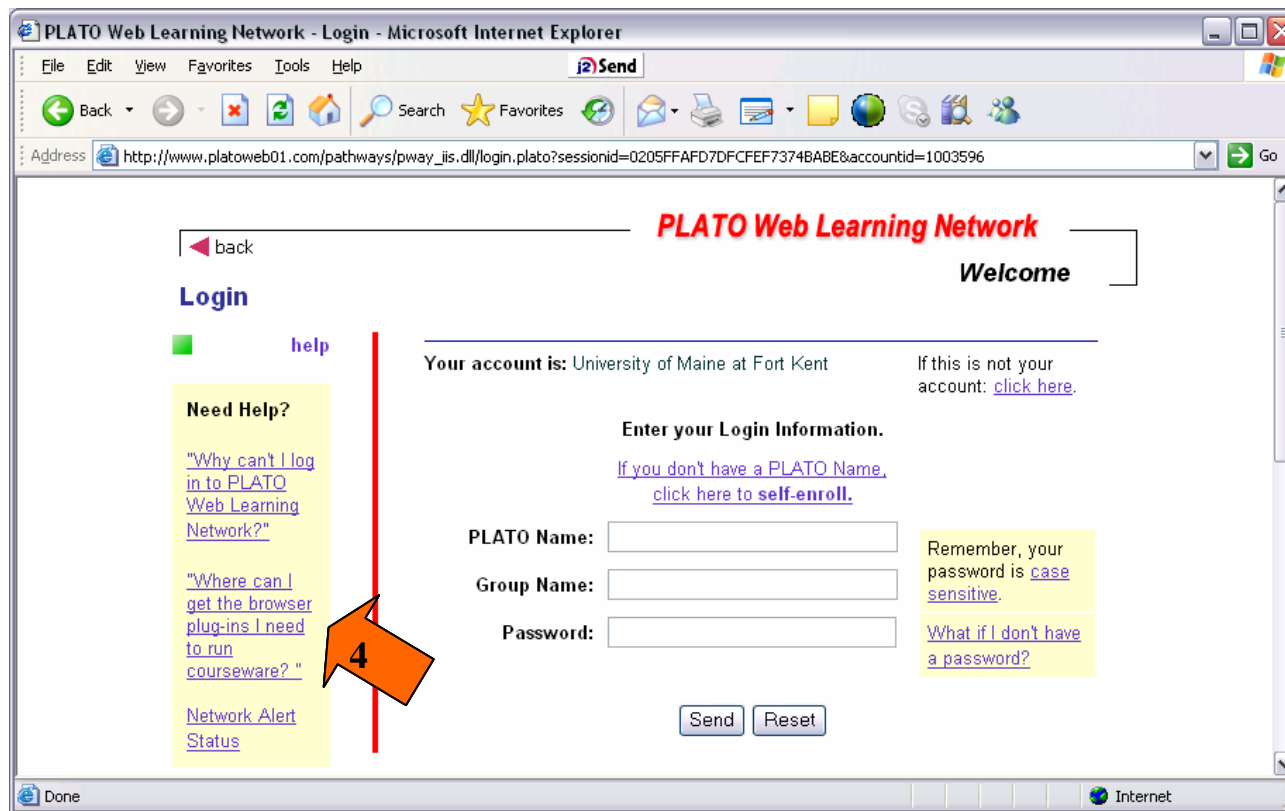

Directions for Learners

1. Launch Internet Explorer or Netscape – Note: You must be using a high speed internet connection, a dial-up (modem) connection is not recommended.
2. Enter www.platoweb01.com into address window
3. Enter account number if screen pops up 01-1003596

4. At the welcome screen, click on “Where can I get the browser plug-ins I need to run courseware” in the yellow box on the left hand side of the page. For either platform, Mac or Windows PC, select the following items to download:

#3 - “Click here to download plug-ins”

#9 - “Macromedia Shockwave” only. You do not need the “PLATO Extras”

#11 – Macromedia Flash Web Player

5. Go back to the welcome screen and click on the "Self-Enroll" hyperlink.