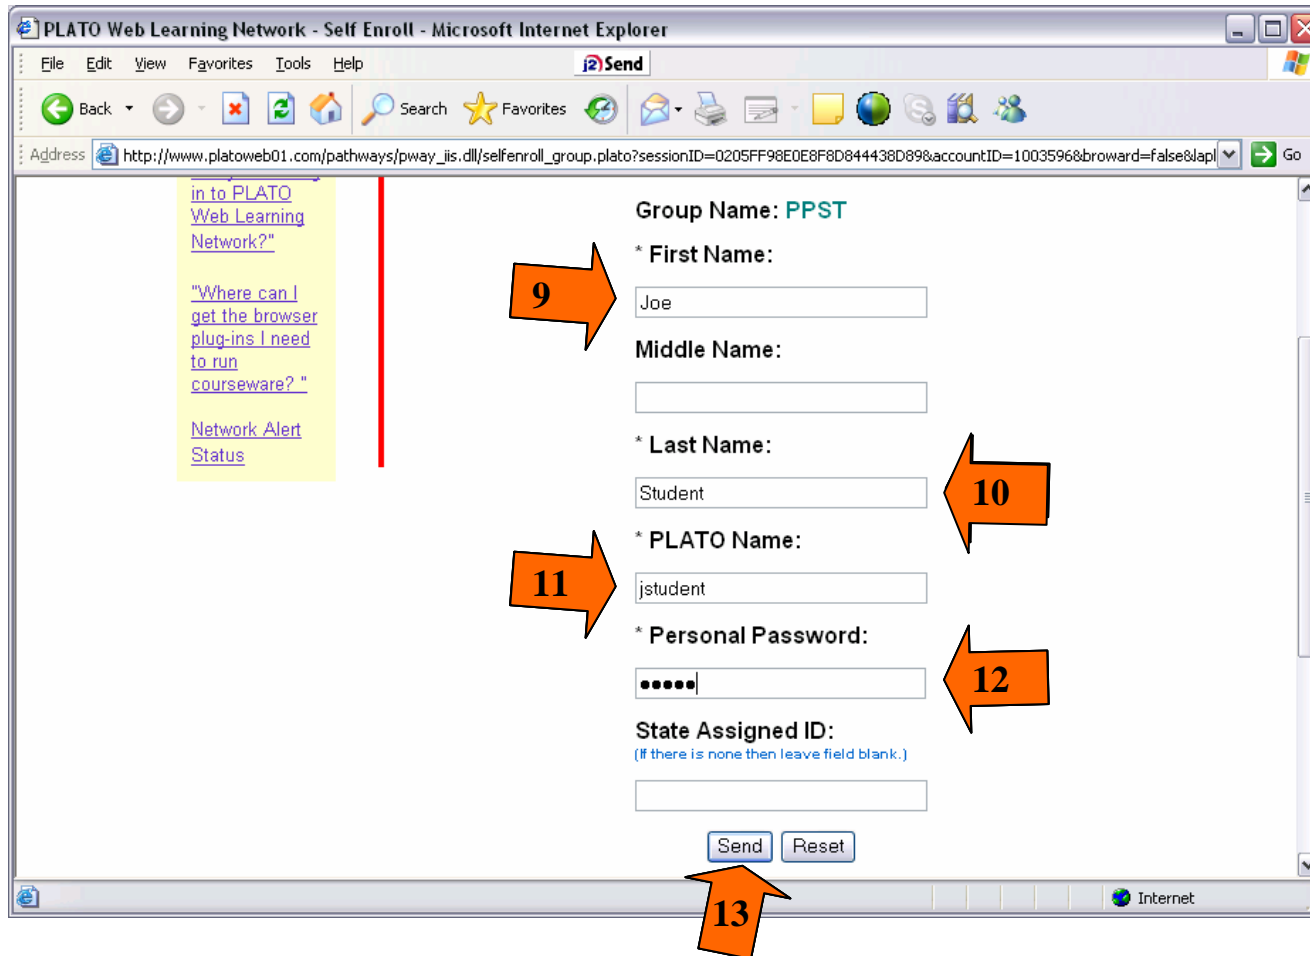

#3 - “Click here to download plug-ins”

#9 - “Macromedia Shockwave” only. You do not need the “PLATO Extras”

#11 – Macromedia Flash Web Player

5. Go back to the welcome screen and click on the "Self-Enroll" hyperlink.

14. Click OK

15. At the welcome screen again, type in your PLATO name, group name and password you created in steps 9-12

16. Click on "PLATO eduTest Simulated Test System"

PLATO Web Learning Network - Assignments - Microsoft Internet Explorer