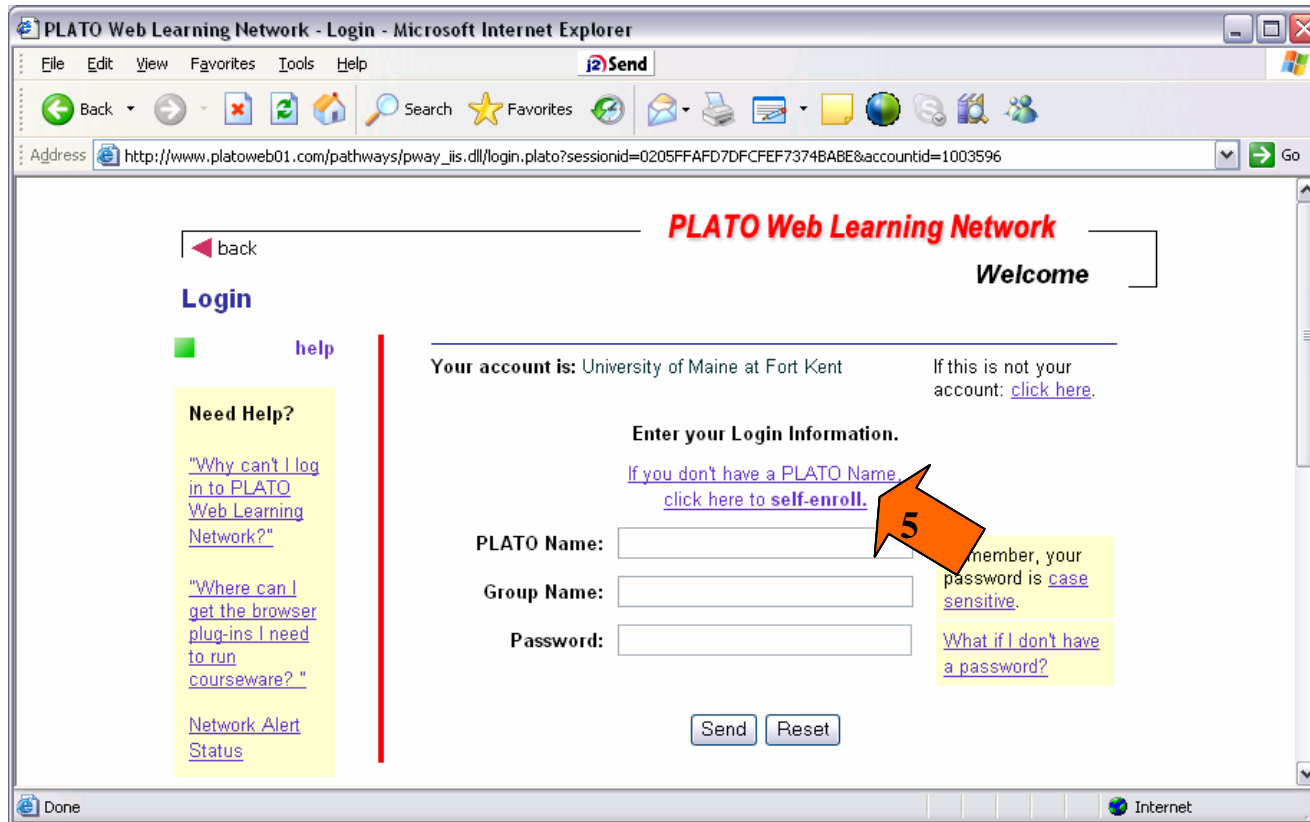

Directions for Learners

1. Launch Internet Explorer or Netscape – Note: You must be using a high speed internet connection, a dial-up (modem) connection is not recommended.
2. Enter www.platoweb01.com into address window
3. Enter account number if screen pops up 01-1003596

4. At the welcome screen, click on “Where can I get the browser plug-ins I need to run courseware” in the yellow box on the left hand side of the page. For either platform, Mac or Windows PC, select the following items to download:

#3 - “Click here to download plug-ins”

#9 - “Macromedia Shockwave” only. You do not need the “PLATO Extras”

#11 – Macromedia Flash Web Player

5. Go back to the welcome screen and click on the "Self-Enroll" hyperlink.