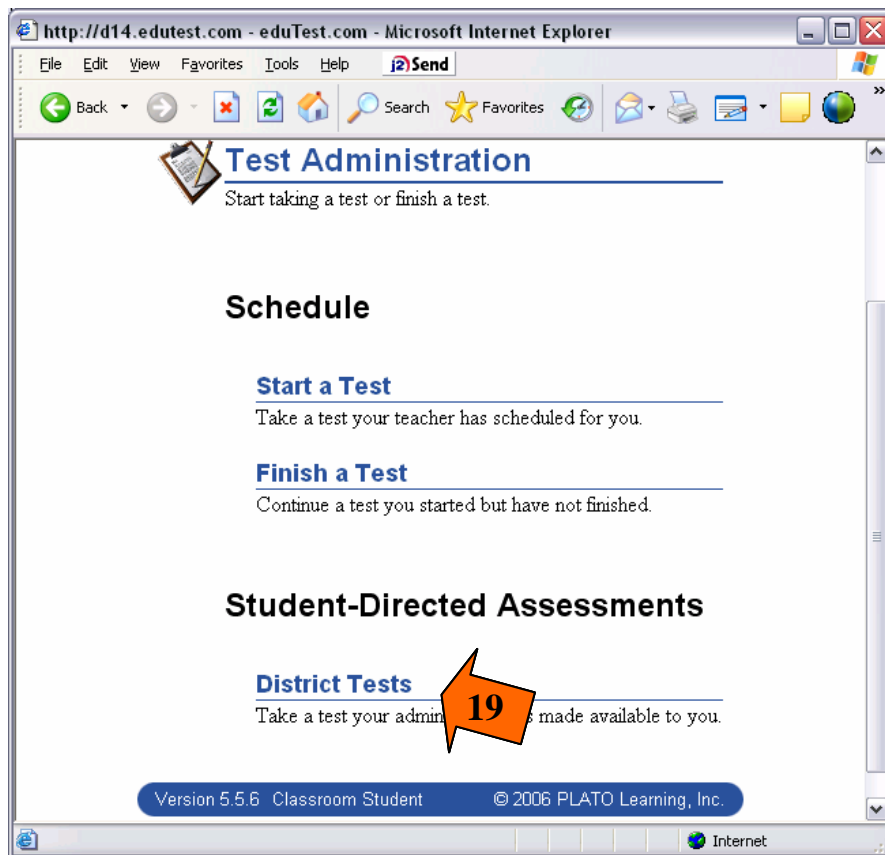

18. Scroll down to Student-Directed Assessments
19. Click on district tests