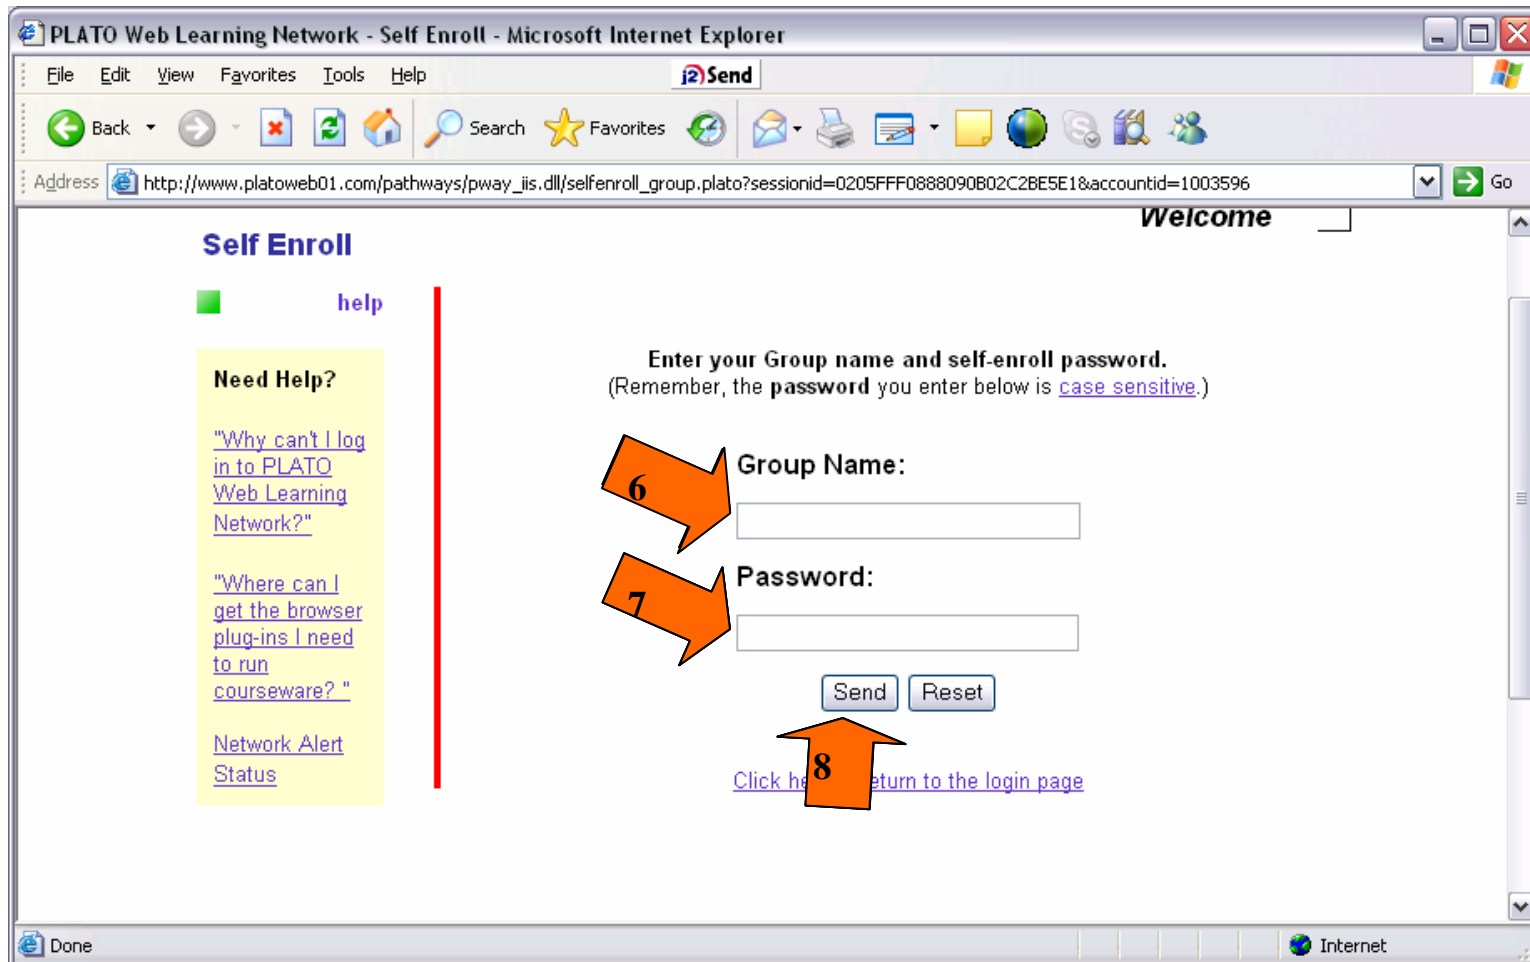

6. type in group name: PPST
7. type in password: password
8. click Send