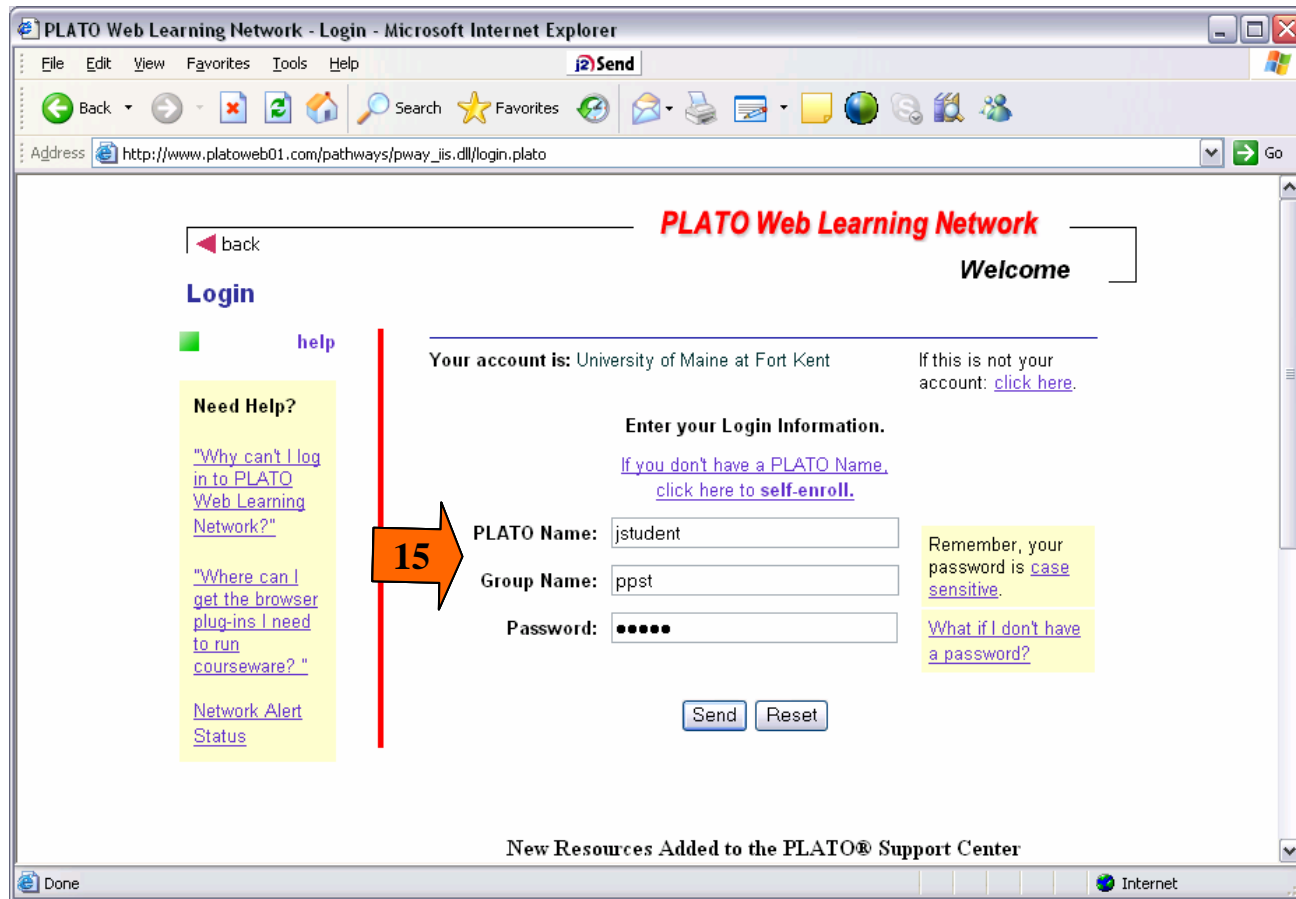

#3 - “Click here to download plug-ins”

#9 - “Macromedia Shockwave” only. You do not need the “PLATO Extras”

#11 – Macromedia Flash Web Player

5. Go back to the welcome screen and click on the "Self-Enroll" hyperlink.

6. type in group name: PPST
7. type in password: password
8. click Send

- 9. Type in your first name
- 10. Type in your last name
- 11. Type in your PLATO name (use anything you would like)
- 12. Type in your password (must be at least 4 characters long and will be case sensitive – use anything you'd like)
- 13. Click Send

14. Click OK

15. At the welcome screen again, type in your PLATO name, group name and password you created in steps 9-12

16. Click on "PLATO eduTest Simulated Test System"

PLATO Web Learning Network - Assignments - Microsoft Internet Explorer