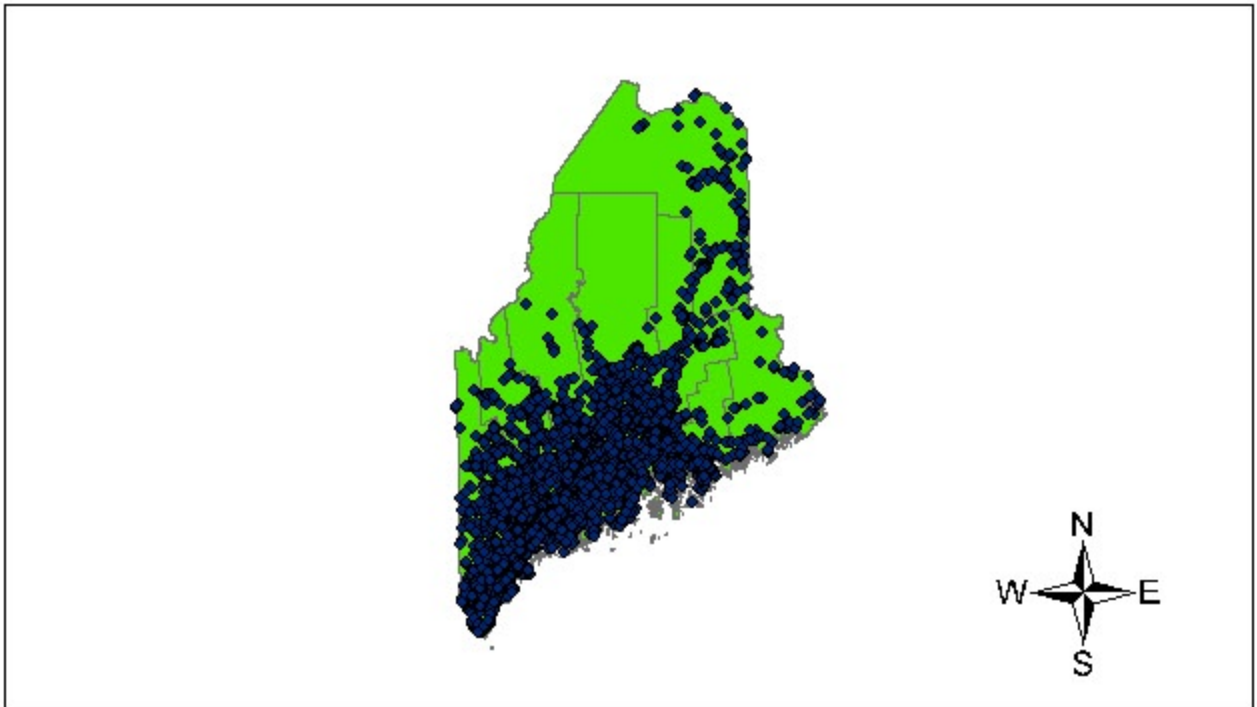

Crashes Involving Deer: 2000

Crashes Involving Deer: 2005